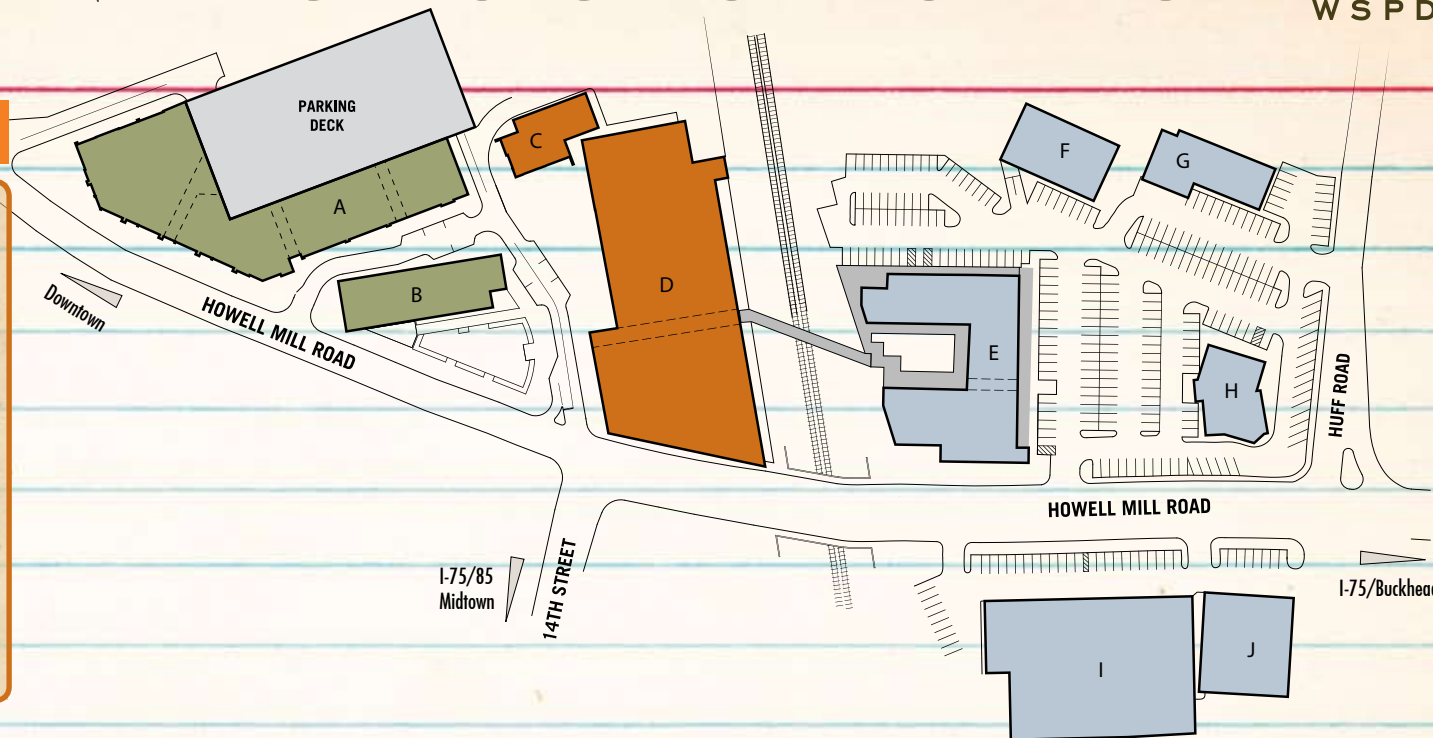

WESTSIDE PROVISIONS DISTRICT

HOME INTERIORS

- | | | |
|---|---|--|
| J - Anthropologie
(404) 355-4889
anthropologie.com | D - Knoll
(404) 522-1835
knoll.com | D - Room & Board
(404) 682-5900
roomandboard.com |
| I - Bungalow
(404) 351-9120
bungalowclassic.com | I - Kolo Collection
(404) 355-1717
kolocollection.com | D - Seed Factory (kid's)
(404) 355-2043
seedfactoryatlanta.com |
| D - Environment
(404) 815-1488
environmentfurniture.com | G - Owen Lawrence
(404) 869-7360
owenlawrence.com | I - Switch Modern
(404) 605-0196
switchmodern.com |
| A - FLOR
(404) 685-1601
flor.com | I - Peridot West
(404) 350-0330
simplyperidot.com | |
| F - Jonathan Adler
(404) 367.0414
jonathanadler.com | D - R Hughes
(404) 607-8877
r-hughes.com | |